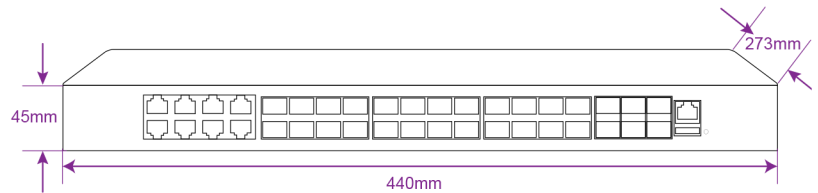

سایر برتری ها

- سخت افزار منحصر بفرد جهت پایداری در تمام شرایط
- اولین محصول ایرانی دارای نشان استاندارد CE اروپا
- قابلیت نصب دستگاه در رک (دارا بودن گوشواره)
- دارای گواهینامه ایزو ۹۰۰۱، ۱۰۰۰۲ و ۱۰۰۰۴
- بدنه با استفاده از رنگ های الکترواستاتیک
- بدنه تمام فلز